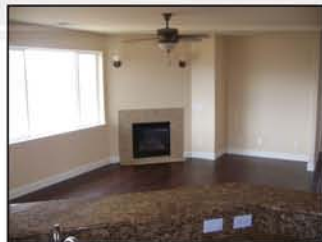

Plan 2859

2,859 Square Feet
 3 Bedrooms ♦ 3 Bathrooms ♦ Media Rm
 Two Car Garage
 Two Story Daylight Basement

Elevation A

Elevation B

Main Floor

Lower Floor

775.284.8088

OPEN BY APPOINTMENT