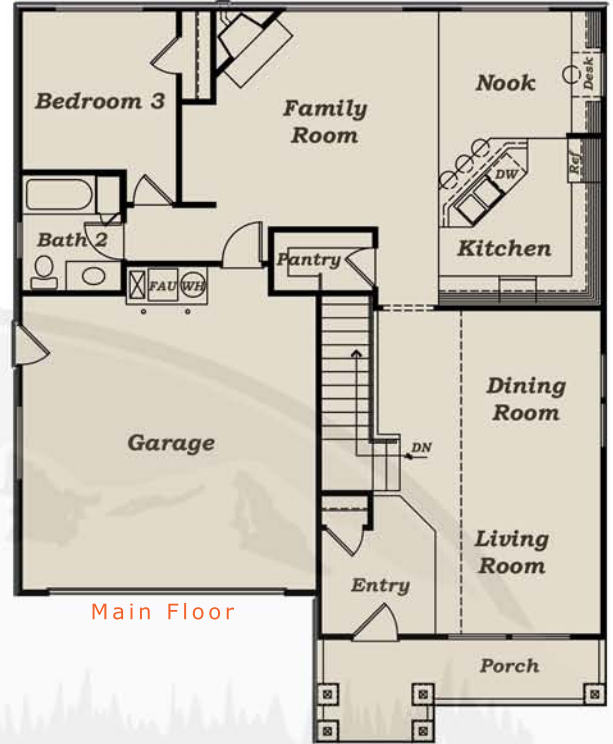

Plan 2859

2,859 Square Feet
 3 Bedrooms ♦ 3 Bathrooms ♦ Media Rm
 Two Car Garage
 Two Story Daylight Basement

Elevation A

Elevation B

Main Floor

Lower Floor

775.284.8088

OPEN BY APPOINTMENT