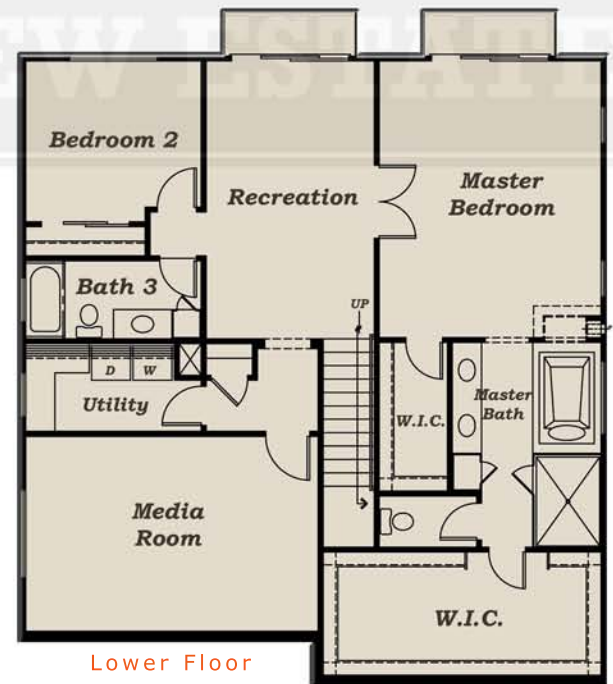

Plan 2859

2,859 Square Feet
 3 Bedrooms ♦ 3 Bathrooms ♦ Media Rm
 Two Car Garage
 Two Story Daylight Basement

Elevation A

Elevation B

Main Floor

Lower Floor

775.284.8088

OPEN BY APPOINTMENT